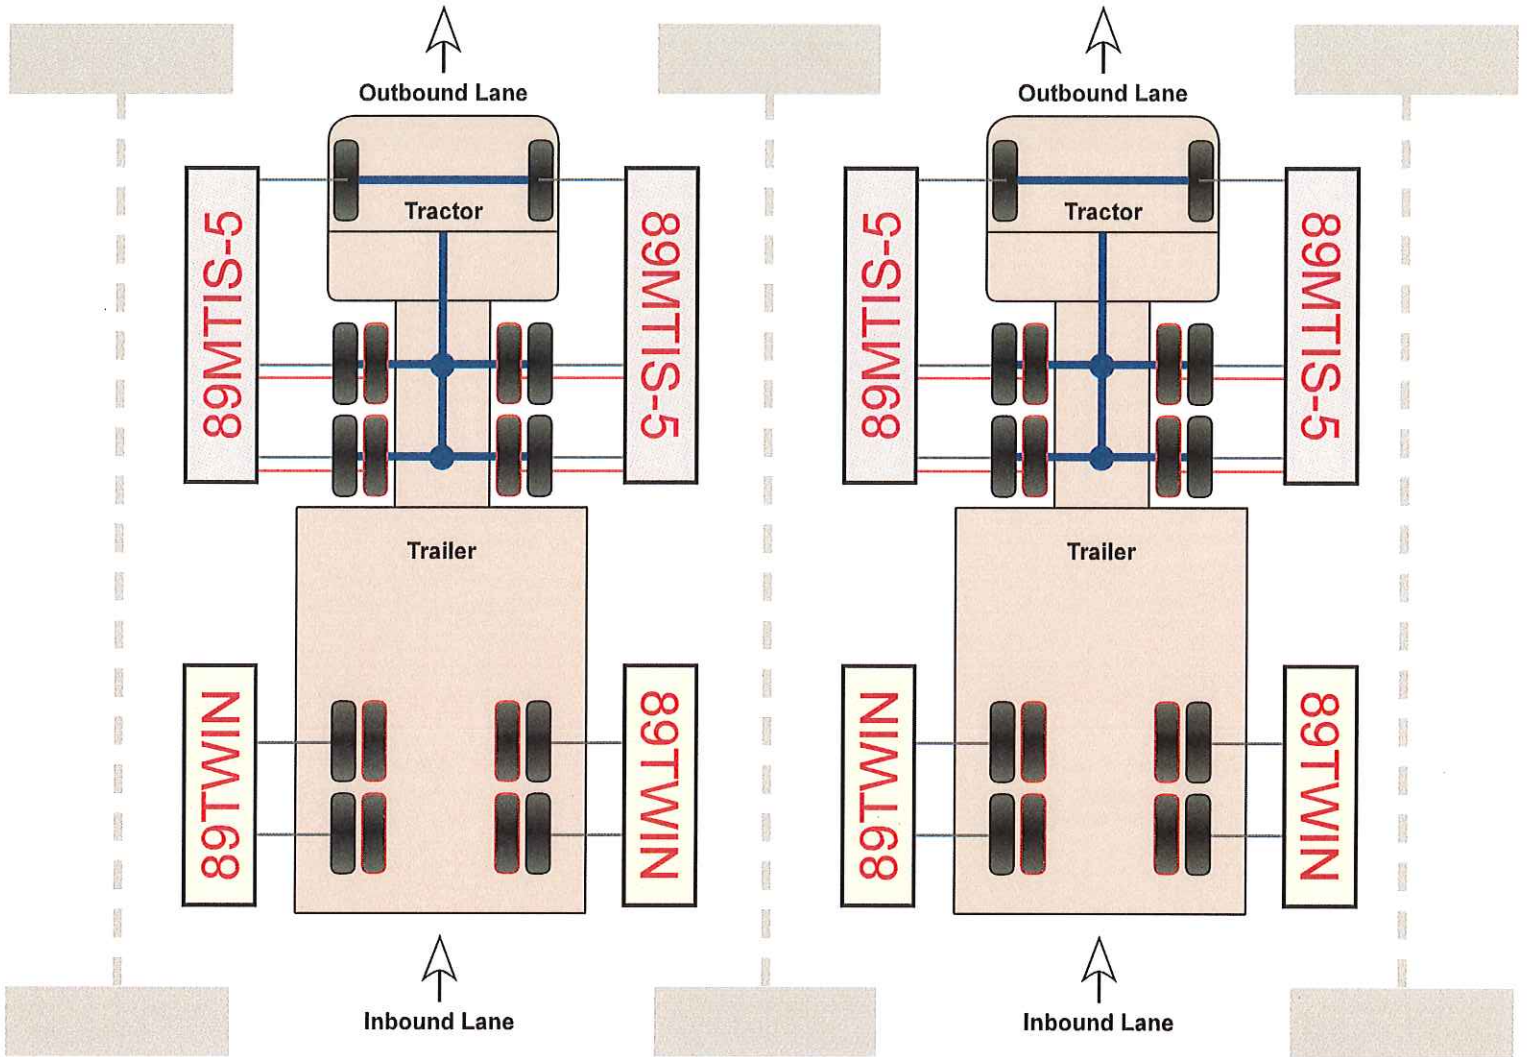

# Double Bay Configuration

## 89TWIN

- Inflates 1-2 Tires Simultaneously
- 5-145 PSI
- 3 Pre-Set Pressure Options
- Color Coded LED Indication Lights
- Color Coded 1/4" Inflation Hose
- Self-Calibrating
- 0.3 PSI Inflation Accuracy
- 1/2" & 1/4" Inlet Options
- Battery Operated, w/ Smart Charger

## 89MTIS-5

- Inflates 1-5 Tires Simultaneously
- 5-145 PSI
- 3 Pre-Set Pressure Options
- Color Coded LED Indication Lights
- Color Coded 1/4" Inflation Hose
- Self-Calibrating
- 0.3 PSI Inflation Accuracy
- 1/2" & 1/4" Inlet Options
- Indoor/Outdoor Mobility
- Battery Operated, w/ Smart Charger